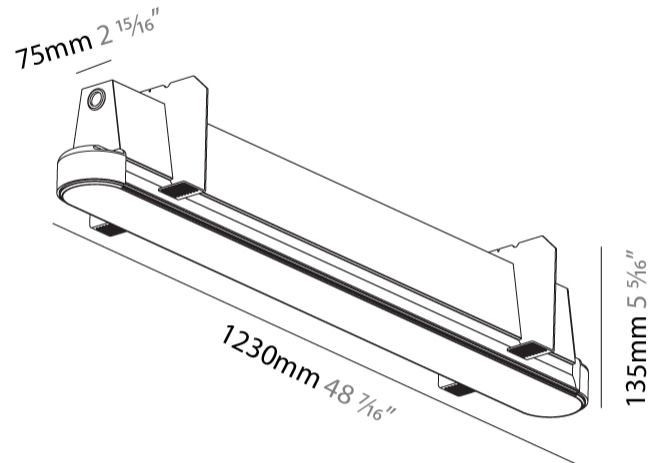

PHYSICAL

Shape: Oblong
Length (mm): 1230
Length (in): 48 ⁷/₁₆
Width (mm): 75
Width (in): 2 ¹⁵/₁₆
Height (mm): 135
Height (in): 5 ⁵/₁₆
Ceiling Thickness (mm): 10 / 12.5 / 15
Ceiling Thickness (in): 3/8 or 1/2 or 9/16
Min. Recessing Depth (mm): 170
Min. Recessing Depth (in): 6 ¹¹/₁₆
Light Distribution: Direct
Weight (kg): 5.033
Weight (lbs): 11.07
Installation Requirement: Ceiling Thickness: 10mm / 12mm / 15mm
Diffuser: PMMA - Opal
Fixture Finish: SSR / BKV / CWI / CRY / HAB / UFT / ITA / RUA / FTG / MYG / LOD / PUS / FRO / FUP / KIA / POP / BLS / SPG / MEY / GOH / GUM / CHC / COM / ABZ / JAG / OBR / MOS / ROR
Fixture Material: Aluminum
Cut-out Measurements: 1248mm / 49 1/8" x 92mm / 3 5/8"
Upon Request: Unique Sizes Unique Ceiling Thickness

ELECTRICAL

Lamp Type: LED (Zhaga Standard)
Input Wattage (W): 20.2
Total Output Wattage (W): 16 / 12.8 (3500K)
Dimming: 0-10V Dimming / Phase Dimming (120Vac Only)
Driver Included: Yes
Driver Location: Integrated
Driver Type: Constant Current - 120 / 277Vac
Driver Class: Class 2
Input Voltage (V): 120 - 277
Constant Current (MA): 350 / 400 (3500K)

LED

Color Temperature (°K): 3000 / 3500 / 4000
Max. Delivered Lumen (lm): 1370 / 1421 / 1450
CRI: >90 CRI
Lamp Life (hrs): 50000
Upon Request: Special Color Temperature RGB-W Tunable White CRI (no minimum qty) price increase + longer lead time

OPTICAL

RATINGS AND CERTIFICATIONS

Certified By: Certified for North American Standards
IP rating: IP20